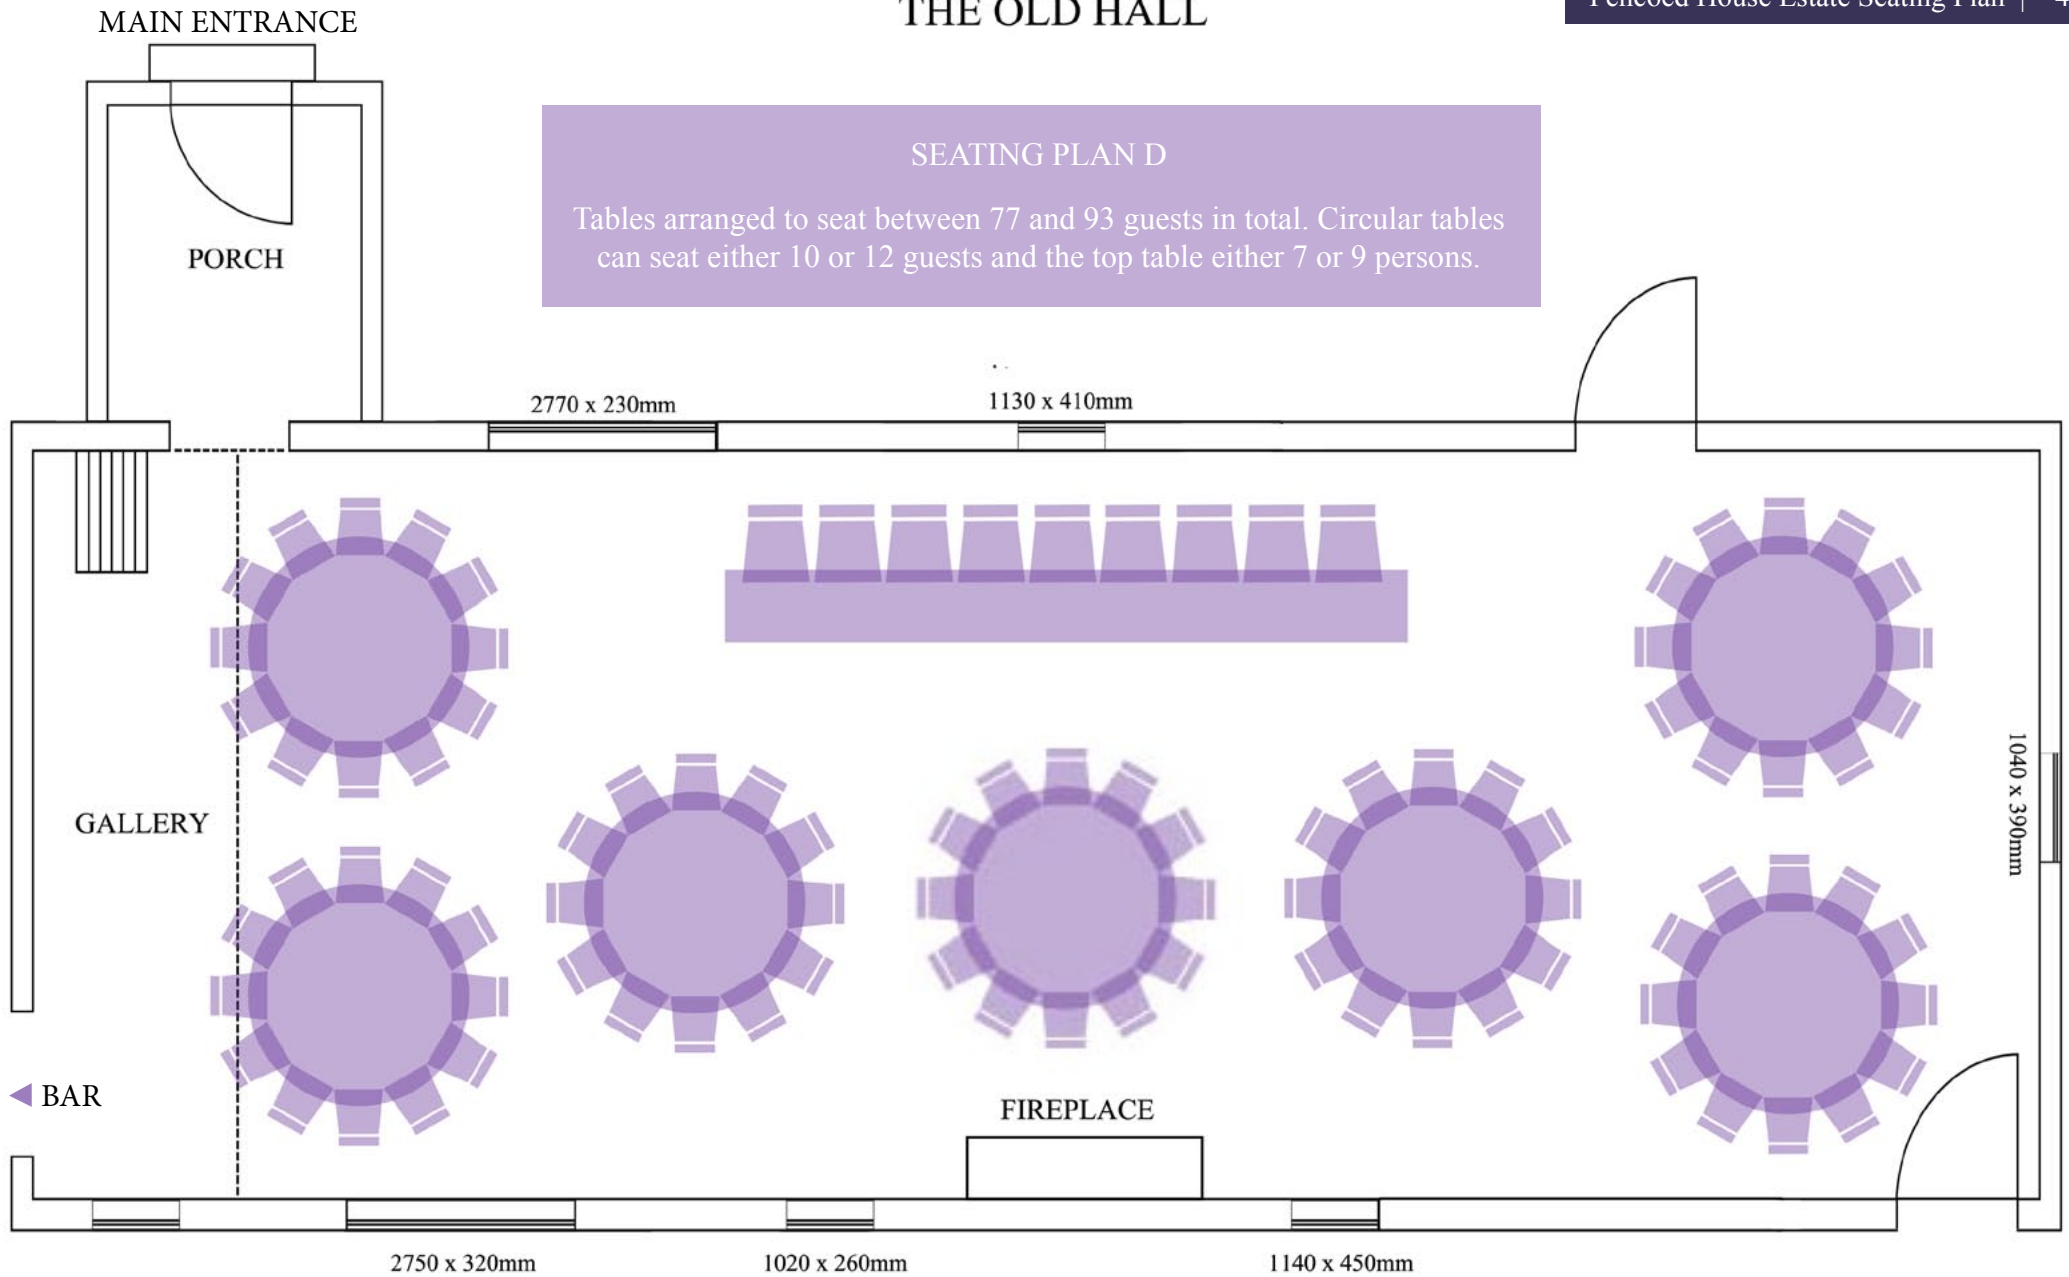

## SEATING PLAN A

Tables arranged to seat between 97 and 117 guests in total. Circular tables can seat either 10 or 12 guests, and the top table can seat 7 or 9 persons.

## SEATING PLAN B

Tables arranged to seat between 100 and 120 guests in total.  
Circular tables can seat either 10 or 12 guests.

## SEATING PLAN C

Tables arranged to seat between 67 and 81 guests in total. Circular tables can seat either 10 or 12 guests and the top table either 7 or 9 persons.

## SEATING PLAN D

Tables arranged to seat between 77 and 93 guests in total. Circular tables can seat either 10 or 12 guests and the top table either 7 or 9 persons.

**Pencoed House Estate**  
Llantrisant Road  
Capel Llanilltern  
Cardiff  
CF5 6JR