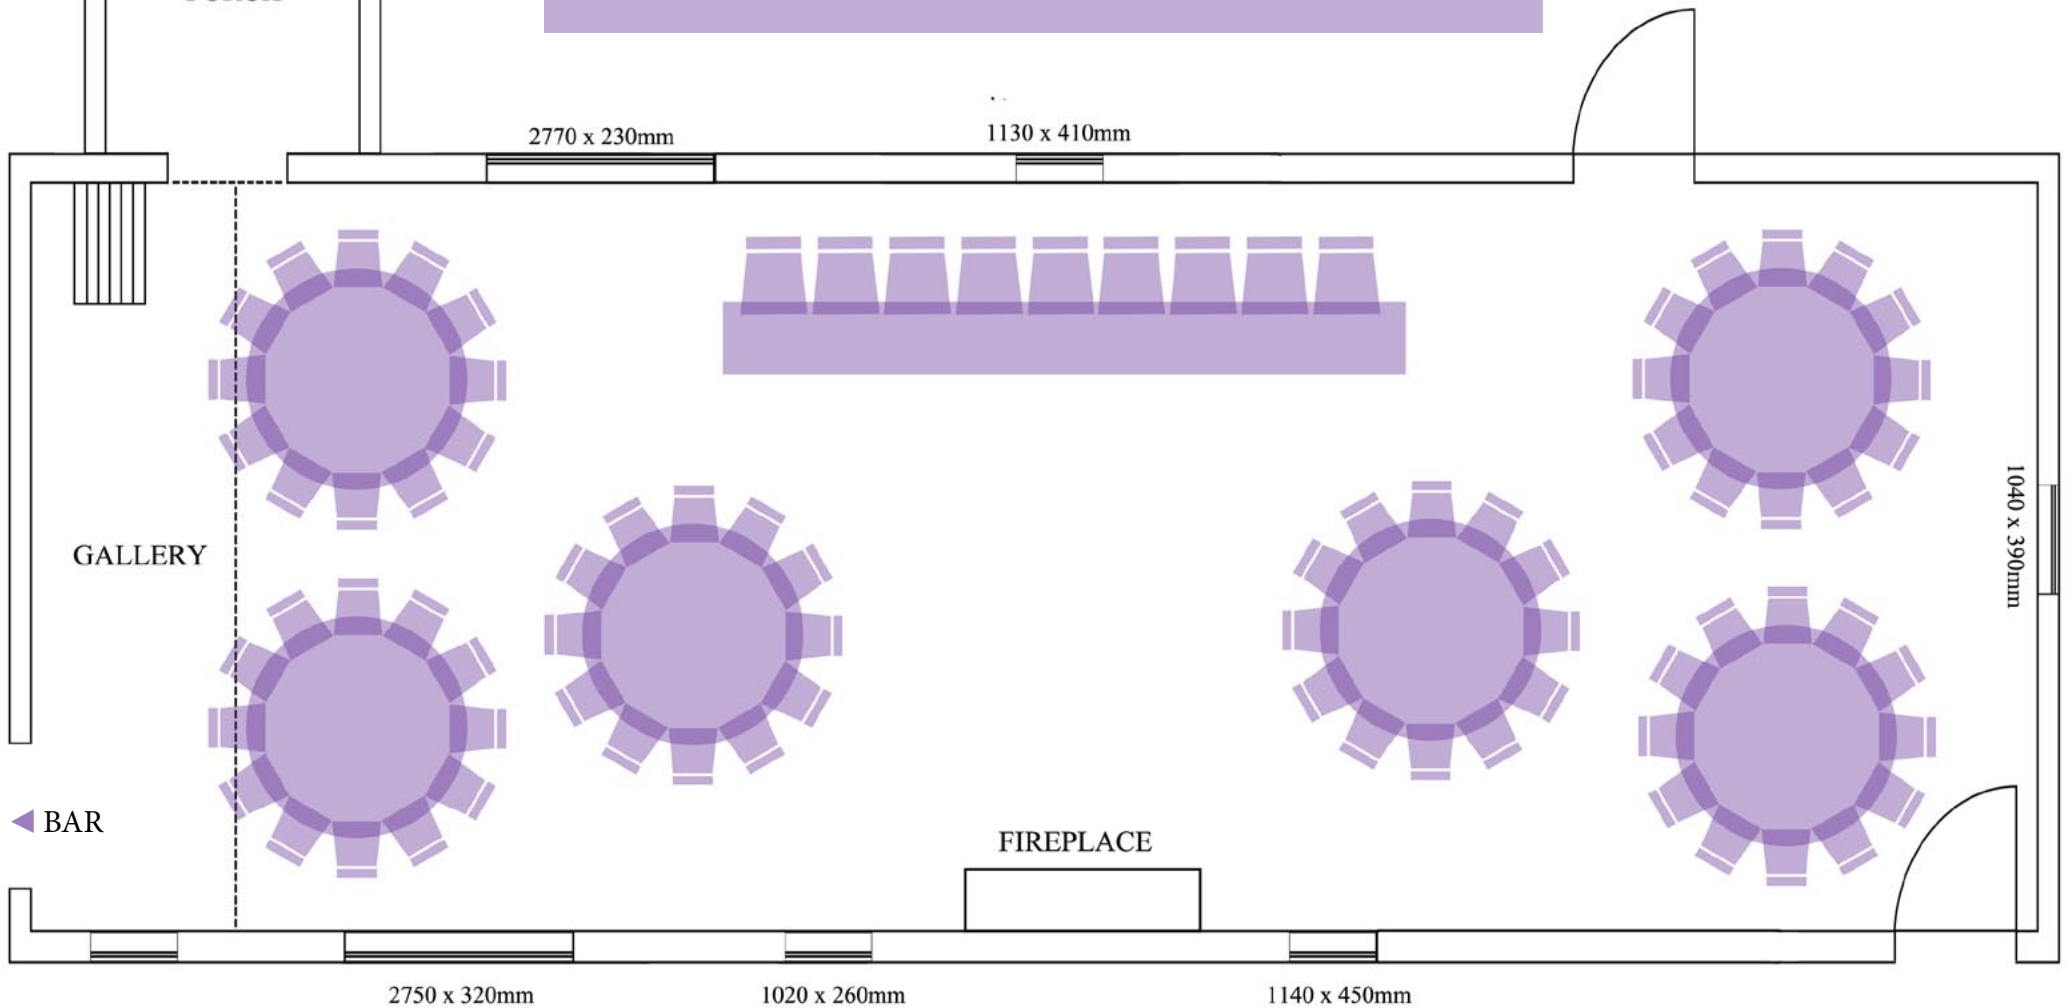

## SEATING PLAN A

Tables arranged to seat between 97 and 117 guests in total. Circular tables can seat either 10 or 12 guests, and the top table can seat 7 or 9 persons.

## SEATING PLAN B

Tables arranged to seat between 100 and 120 guests in total.  
Circular tables can seat either 10 or 12 guests.

## SEATING PLAN C

Tables arranged to seat between 67 and 81 guests in total. Circular tables can seat either 10 or 12 guests and the top table either 7 or 9 persons.

## SEATING PLAN D

Tables arranged to seat between 77 and 93 guests in total. Circular tables can seat either 10 or 12 guests and the top table either 7 or 9 persons.

**Pencoed House Estate**  
Llantrisant Road  
Capel Llanilltern  
Cardiff  
CF5 6JR