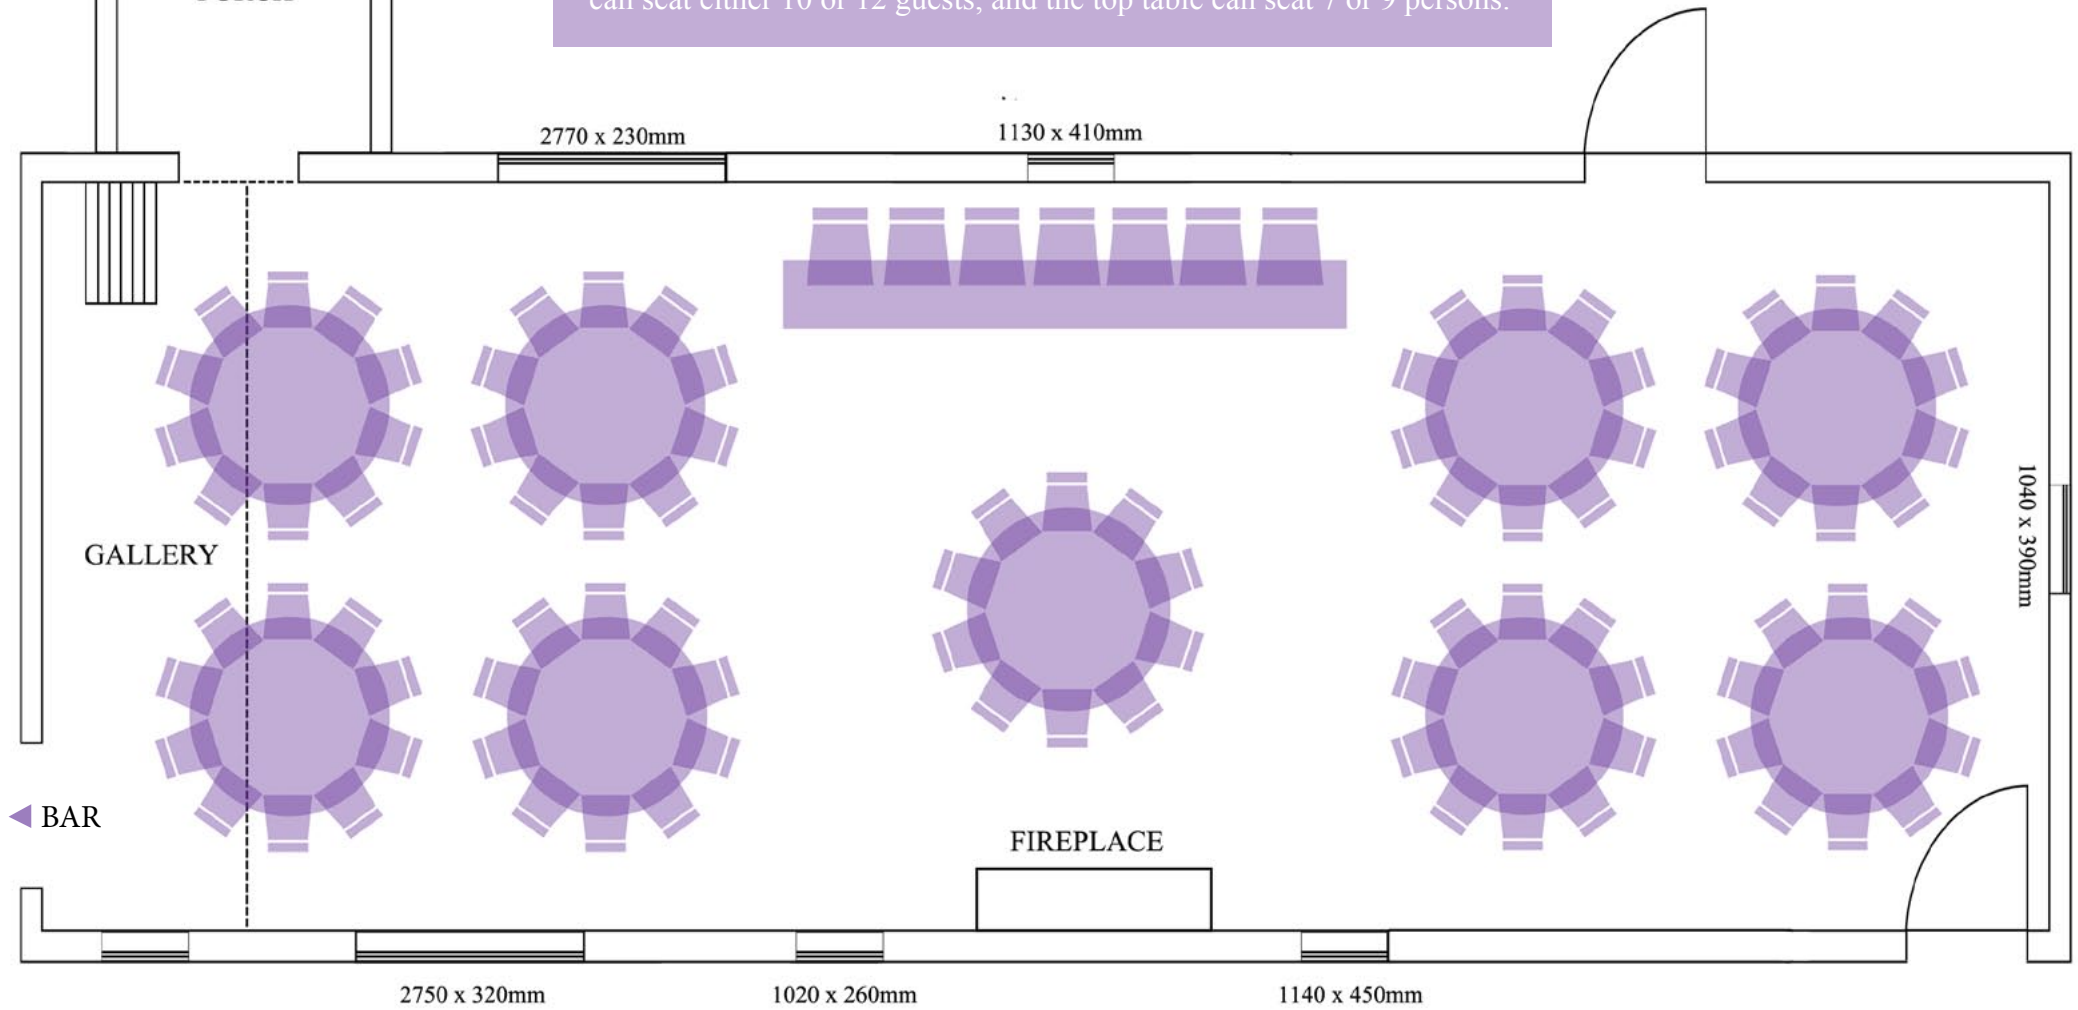

## SEATING PLAN A

Tables arranged to seat between 97 and 117 guests in total. Circular tables can seat either 10 or 12 guests, and the top table can seat 7 or 9 persons.

## SEATING PLAN B

Tables arranged to seat between 100 and 120 guests in total.  
Circular tables can seat either 10 or 12 guests.

## SEATING PLAN C

Tables arranged to seat between 67 and 81 guests in total. Circular tables can seat either 10 or 12 guests and the top table either 7 or 9 persons.

## SEATING PLAN D

Tables arranged to seat between 77 and 93 guests in total. Circular tables can seat either 10 or 12 guests and the top table either 7 or 9 persons.

**Pencoed House Estate**  
Llantrisant Road  
Capel Llanilltern  
Cardiff  
CF5 6JR