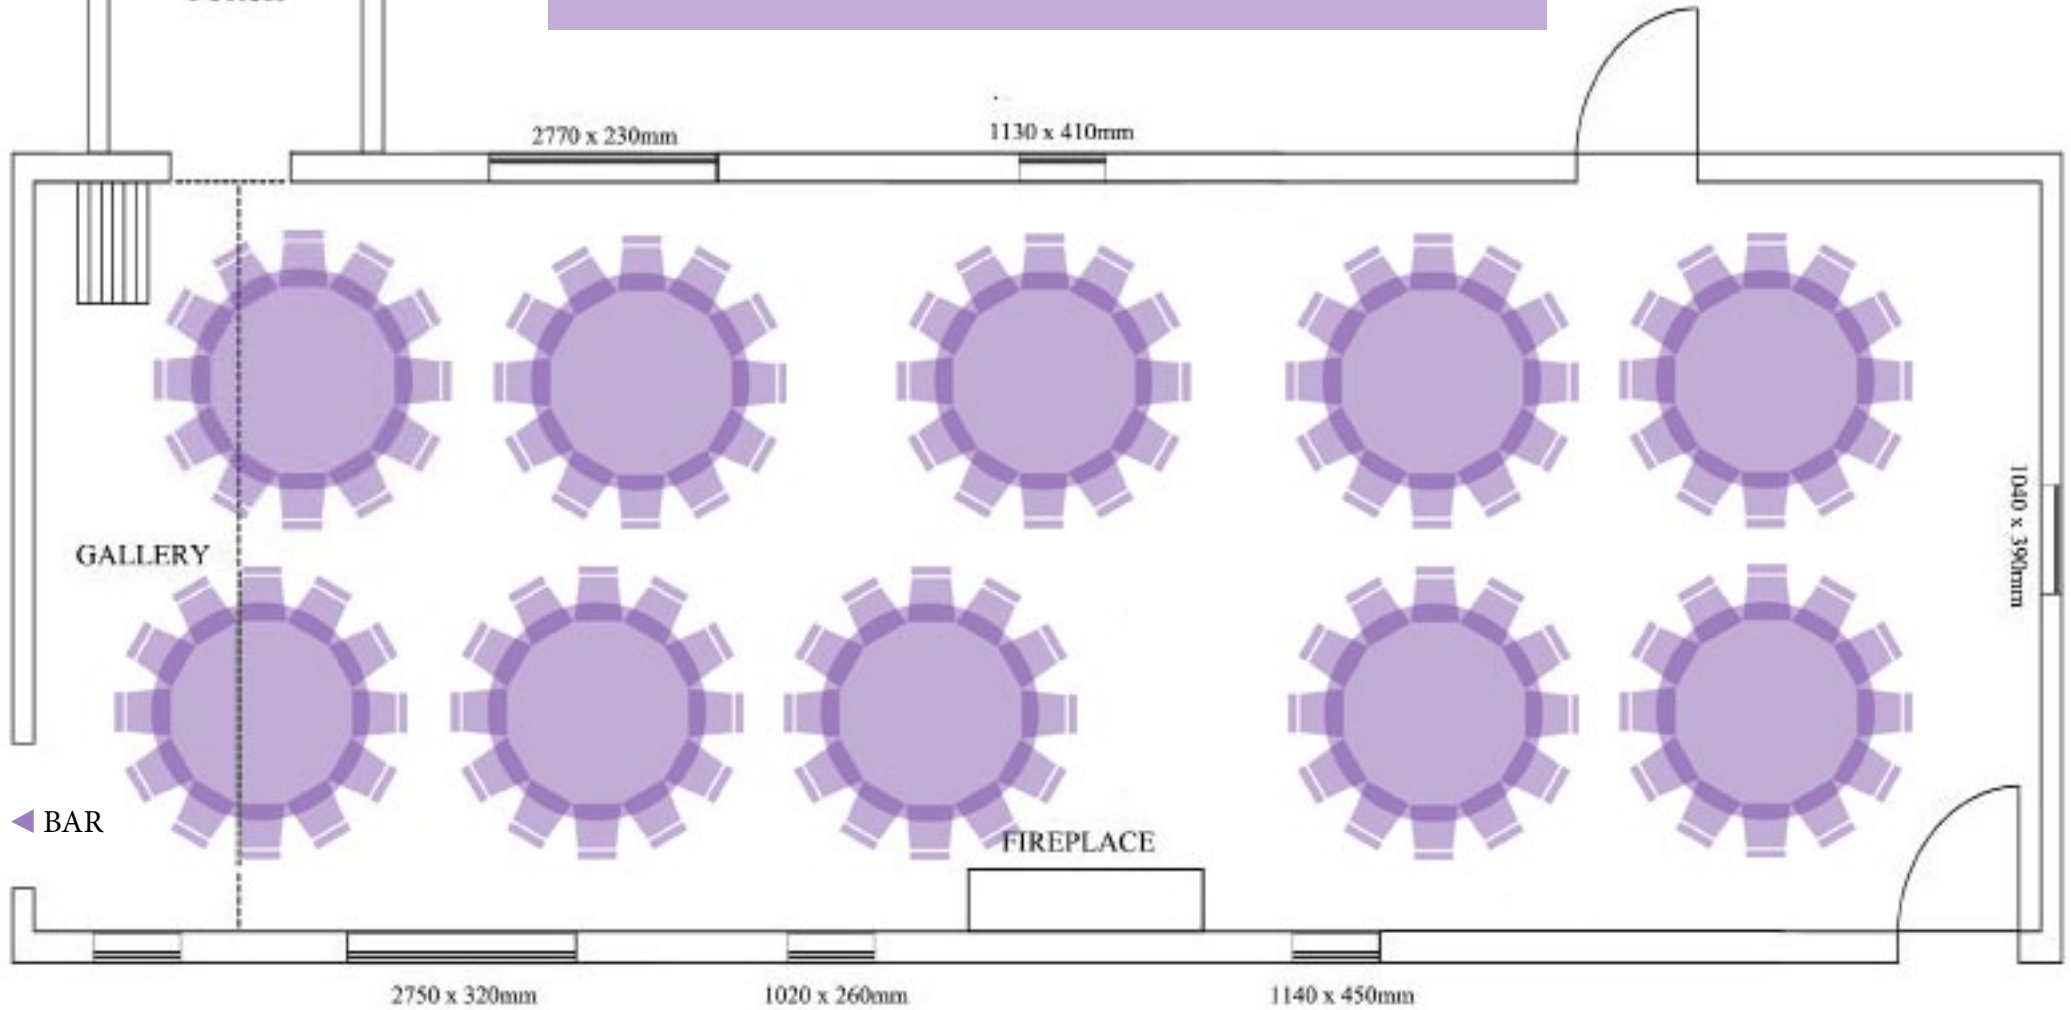

## SEATING PLAN A

Tables arranged to seat between 97 and 117 guests in total. Circular tables can seat either 10 or 12 guests, and the top table can seat 7 or 9 persons.

## SEATING PLAN B

Tables arranged to seat between 100 and 120 guests in total.  
Circular tables can seat either 10 or 12 guests.

## SEATING PLAN C

Tables arranged to seat between 67 and 81 guests in total. Circular tables can seat either 10 or 12 guests and the top table either 7 or 9 persons.

## SEATING PLAN D

Tables arranged to seat between 77 and 93 guests in total. Circular tables can seat either 10 or 12 guests and the top table either 7 or 9 persons.

**Pencoed House Estate**  
Llantrisant Road  
Capel Llanilltern  
Cardiff  
CF5 6JR